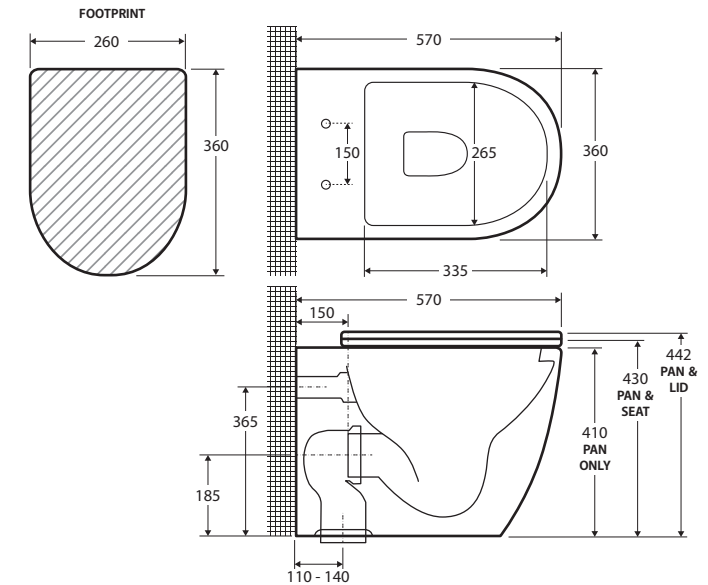

Koko Matte Black WALL-FACED TOILET

Features

- Rimless hygienic flush
- Matte black finish
- Concealed pan for easy cleaning
- Matte black quick release, soft close seat
- Available as P-Trap or S-Trap
- Stainless steel hinges
- Includes floor mounting screws
- **WELS 4 Star rated, 4.5L/3L (3.5L average flush) when used with R&T cistern**

Cistern and flush buttons required (sold separately)

Available in

P-Trap
Pan & Seat

K002376MB-PS

S-Trap
Pan & Seat

K002376MBA-PS

Cleaning & Care

- The toilet seat may be removed for cleaning - depress the quick release buttons and lift up.
- Clean only with a soft cloth or sponge using warm water and mild soap or detergent. Do not use any abrasive cleaning materials.
- Do not use any solvents or corrosive liquids.
- Note that use of clip-on deodorisers will affect flushing performance on rimless suites.

While we aim to ensure specifications are correct at the time of publication, Fienza reserves the right to make modifications without prior notice. Physical colour may vary from image shown. All measurements are shown in millimetres. For ceramic products, please allow +/- 10 mm tolerance for manufacturing variance. Always use physical product measurements for mark-ups and roughing-in as the technical drawing may differ from actual product received.